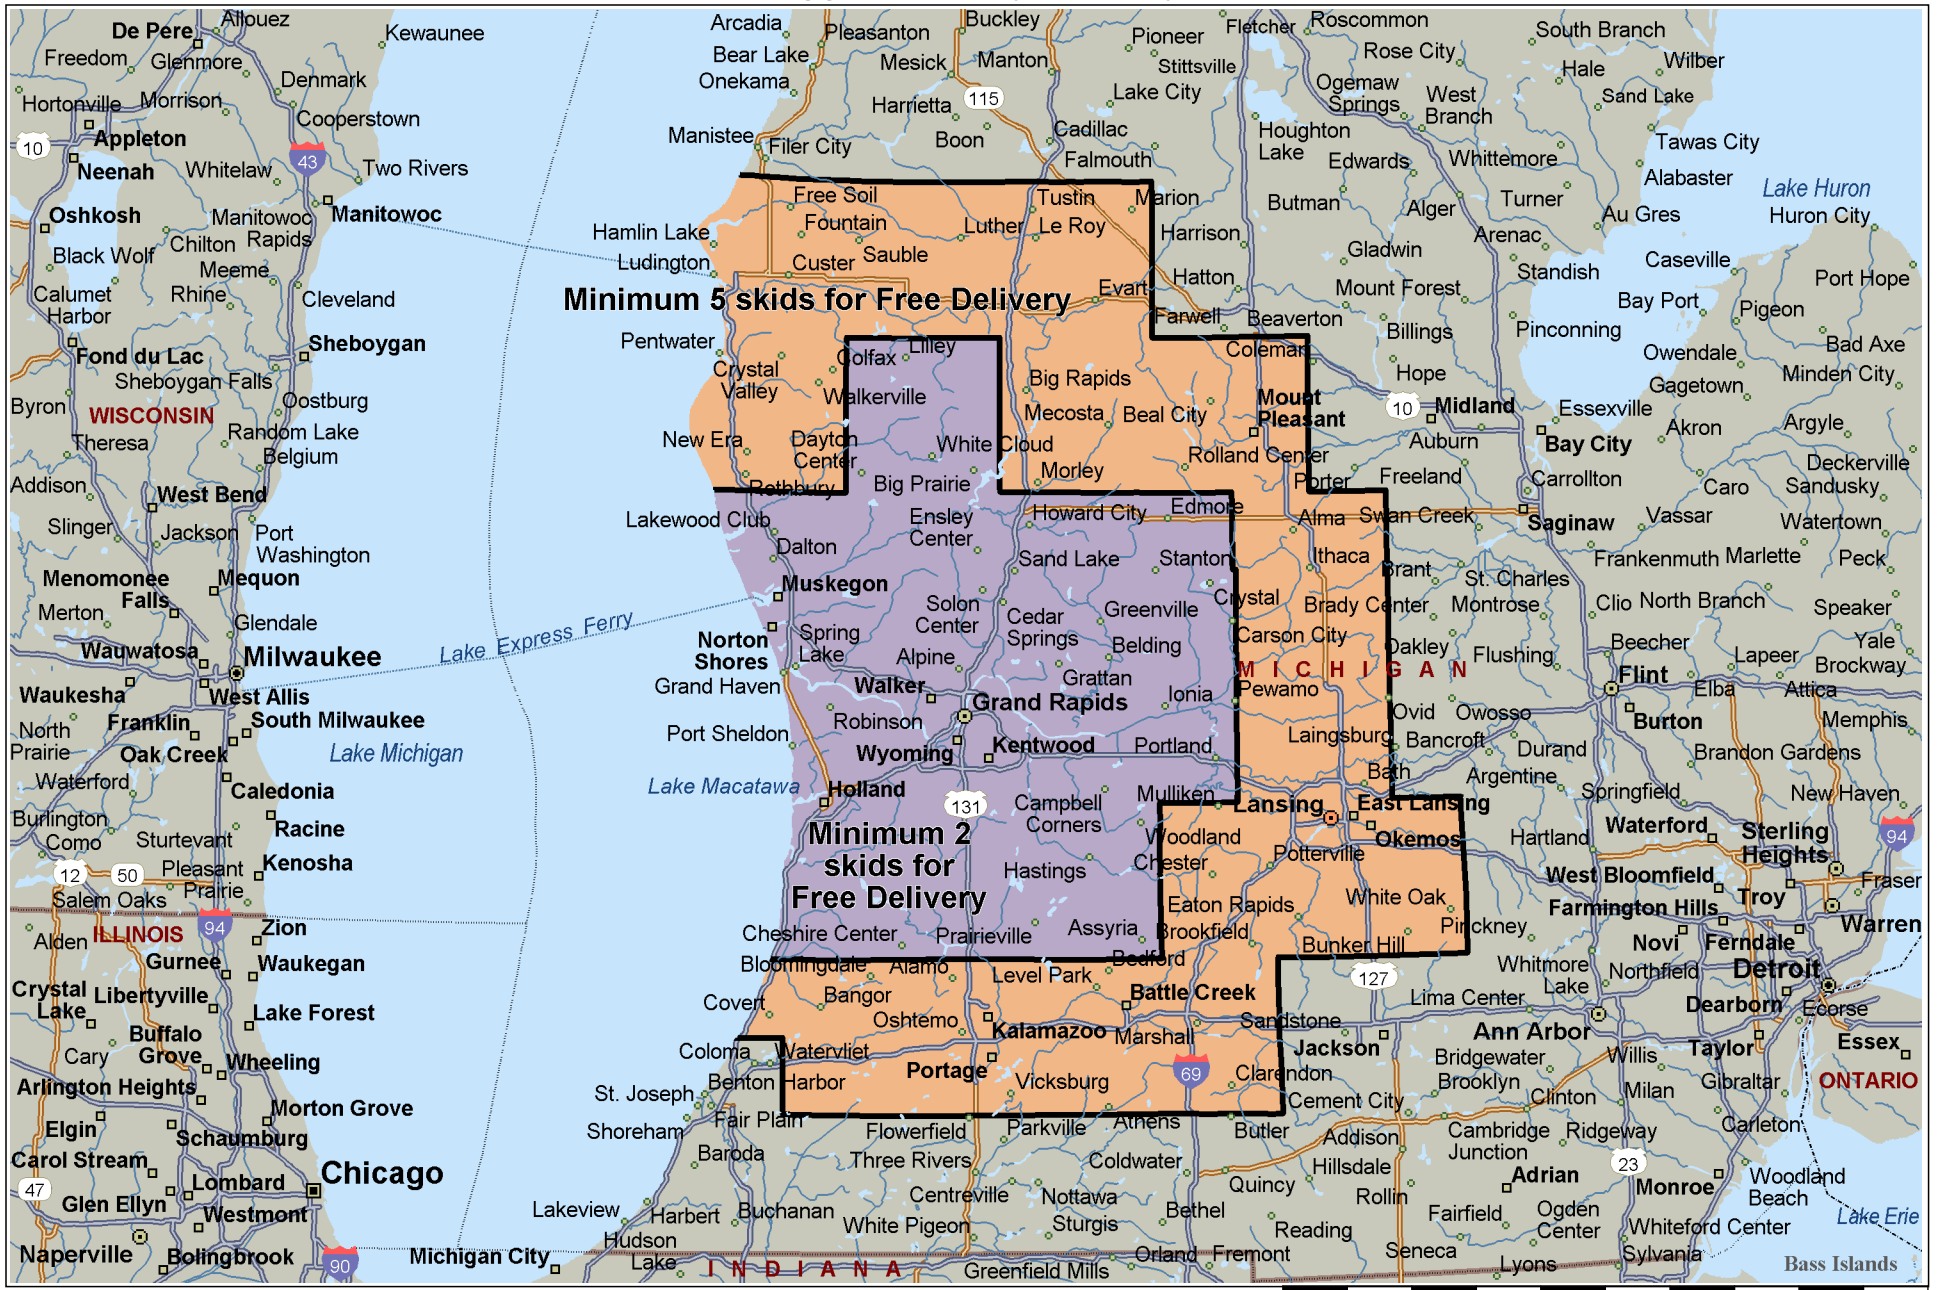

Bagged Delivery Territory

Copyright © and (P) 1988–2008 Microsoft Corporation and/or its suppliers. All rights reserved. <http://www.microsoft.com/mappoint/>
Certain mapping and direction data © 2008 NAVTEQ. All rights reserved. The Data for areas of Canada includes information taken with permission from Canadian authorities, including: © Her Majesty the Queen in Right of Canada, © Queen's Printer for Ontario. NAVTEQ and NAVTEQ ON BOARD are trademarks of NAVTEQ. © 2008 Tele Atlas North America, Inc. All rights reserved. Tele Atlas and Tele Atlas North America are trademarks of Tele Atlas, Inc. © 2008 by Applied Geographic Systems. All rights reserved.